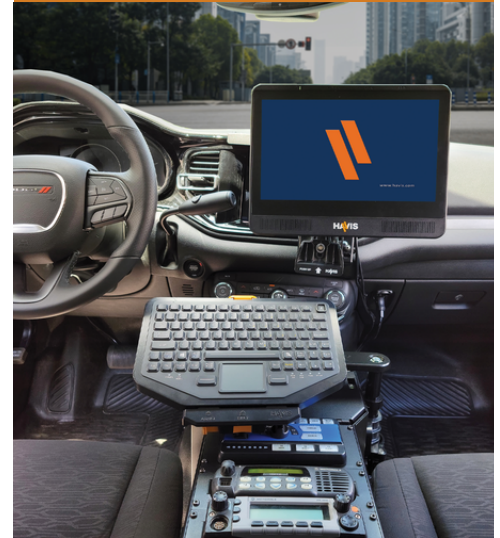

CONSOLE & LAPTOP

PKG-KBM-108, C-DMM-3000 SERIES

- Flip-up dash mount, holds 12 lbs
- Passenger access
- Havis USB keyboard & mount